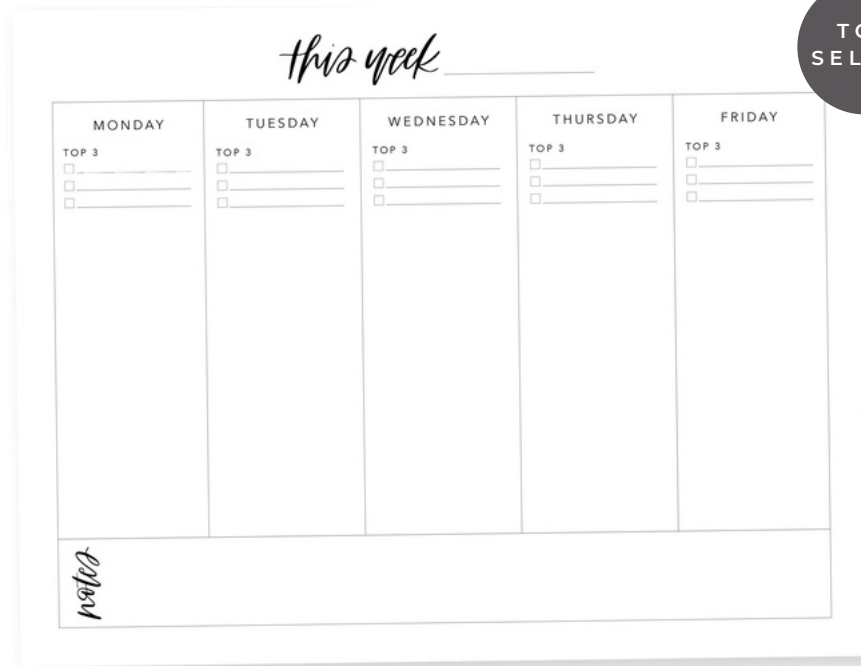

HAND-LETTERED WEEKLY TO-DO LIST

SKU: WKLYTD_NP_01
8.5"x11" - 50 sheets

WHOLESALE
PRICING

ITEM	PRICE / ITEM	MOQ	PACKAGING
GREETING CARDS			
Single Card	\$2.50	6	Clear Sleeve
ART PRINTS			
8x10	\$11.00	5	Clear Sleeve
NOTE PADS			
3.66"x8.5" - 50 sheets	\$5.00	5	Clear Sleeve
5.5"x8.5" - 50 sheets	\$5.50	5	Clear Sleeve
8.5"x11" - 50 sheets	\$8.50	5	Clear Sleeve